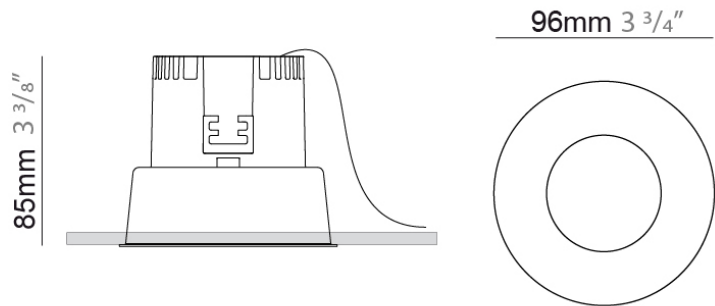

PROJECT
TYPE
NOTES
QUANTITY
DATE

DIXIT RA8 RECESSED

L5600421

GENERAL

Series: Dixit
Subseries: Dixit RA8
Brand: Ivela
Division: Architectural
Mounting Type: Recessed
Mounting Location: Ceiling
Subcategory: Downlight

PHYSICAL

Shape: Round
Diameter (mm): 96
Diameter (in): 3 3/4
Height (mm): 85
Height (in): 3 3/8
Min. Recessing Depth (mm): 125
Min. Recessing Depth (in): 4 15/16
Light Distribution: Direct
Weight (kg): 0.5
Weight (lbs): 1.1
Diffuser: Clear Polycarbonate
Fixture Finish: MWH
Fixture Material: Aluminum Die Cast
Cut-out Measurements: 92mm (3 5/8")

ELECTRICAL

Input Wattage Range: 1 - 9 W
Lamp Type: LED
Total Output Wattage (W): 6.5
Driver Included: No
Driver Location: Recessed Housing
Housing: See components
Constant Current (MA): 250

LED

Color Temperature (°K): 3000
CRI: >80 CRI
Lamp Life (hrs): 50000

OPTICAL

Reflector: 25

RATINGS AND CERTIFICATIONS

IP rating: IP44